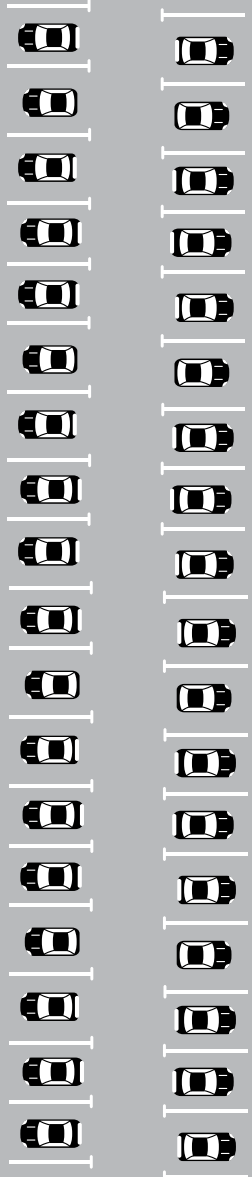

Raffle

CHECK IN & CHECK OUT TENT

20

21

22

23

24

Photo Bus

14

15

Spay/Neuter Clinic Tour

16

25

17

26

18

27

19

28

29

Animal Intake

Wine Game

Photos

Stage

Seating

Lounge

Coffee

Bar

33

32

31

30